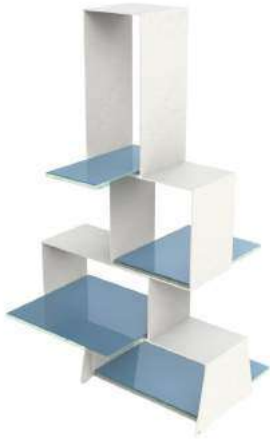

VIP Amenities

Dusk Blue

F1-08-23-SR123-W,

Description: 3 tier afternoon tea stand, modern. Solid color, niagara blue. Textured white metal.

Dimensions: Ext: 22,0x19,0cm, Height: 39,5cm, Ext: 8,7x7,5 inch, Height: 15,6 inch,

Care: Hand Wash Recommended for Glass. Do not wash over 60 C / 140 F, Wipe Clean Recommended for Metal

Features: With Handles, Removable glass bowls / plates / shelves, With Stand