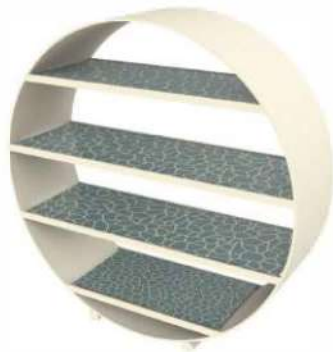

Aegean Teal Afternoon Tea Stands

S4-F1-15-CSTZ154411-PR,
Description: 3 tier afternoon tea stand, Drum Crystals teal
Dimensions: Ext: 30,0x10,0cm, Height: 30,0cm,
Care: Dishwasher Safe (90 C / 200 F), Wipe Clean Recommended for Metal
Features: Removable glass bowls / plates / shelves