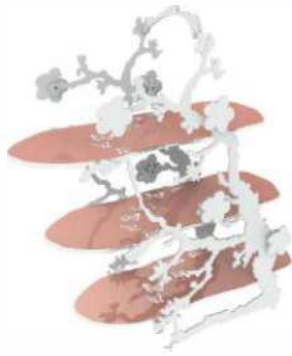

Designed for Jumeirah Zebeel Saray.
 S4-F1-51-LFE0370-W,
Description: 3 tier afternoon tea stand, Arab Millefiori dark salmon
Dimensions: Ext: 37,5x12,6cm, Height: 29,0cm,
Care: Dishwasher Safe (90 C / 200 F), Wipe Clean Recommended for Metal
Features: With Stand, Removable glass bowls / plates / shelves, With Handles