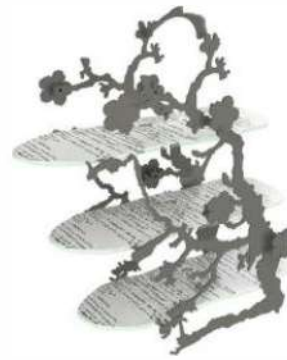

S4-FI-61-JGZ0232471-GR,
Description: 3 tier afternoon tea stand, Japan. Jungle double, metallic matt bright-silver. Granite metal.
Dimensions: Ext: 38,2x14,5cm, Height: 37,3cm,
Care: Dishwasher Safe (90 C / 200 F), Wipe Clean Recommended for Metal
Features: With Stand, Removable glass bowls / plates / shelves, With Handles