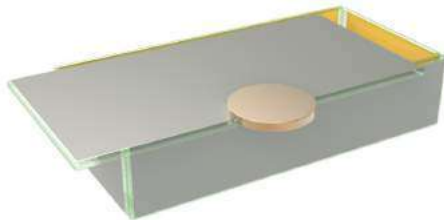

www.MyGlassStudio.com

www.The-Glass-co.com

Prices do not include discounts

VIP Amenities Pantone Colors 2021

SC-12-25-AMZ0231273-GR,

Description: 2 tier cake stand, Arch Amorino double dark silver
Dimensions: Ext: 27,0x25,5cm, Height: 32,0cm, Ext: 10,6x10,0 inch, Height: 12,6 inch, Capacity: 350ml/11,8oz
Care: Dishwasher Safe (90 C / 200 F), Wipe Clean Recommended for Metal
Features: Chip Resistant, With Stand, Removable glass bowls / plates / shelves

SC-18-07-SS2730231-BK,

Description: Square bento plate basket Double sided. mimosa yellow
Dimensions: Ext: 14,4x16,2cm, Height: 20,0cm, Ext: 5,7x6,4 inch, Height: 7,9 inch, Capacity: 2310ml/78,1oz
Care: Dishwasher Safe (90 C / 200 F), Wipe Clean Recommended for Metal, Freezer-safe, Oven-safe (up to 200 degrees Celsius / 400F, Plate Warmer Safe
Features: Stackable, Chip Resistant, Removable glass bowls / plates / shelves, With silicone/felt feet, With Handles, With Lid, With Stand, Nesting