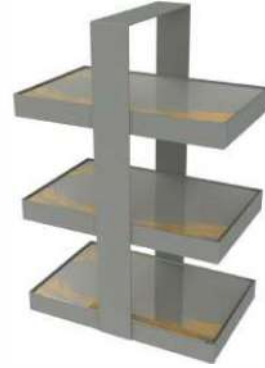

SC-12-03-BT0231273-GR,
Description: 3 tier afternoon tea stand, Modern Batik pattern dark silver
Dimensions: Ext: 29,0x18,4cm, Height: 43,2cm,
Care: Dishwasher Safe (90 C / 200 F), Wipe Clean Recommended for Metal
Features: Removable glass bowls / plates / shelves