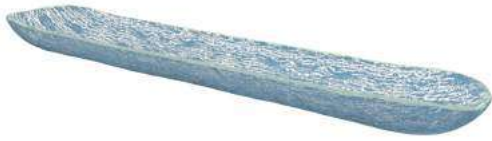

F1-F2-08-CR123,

Description: Boat shaped buffet serving bowl. Crackled, niagara blue.

Dimensions: Ext: 61,0x11,5cm, Height: 4,0cm, Ext: 24,0x4,5 inch, Height: 1,6 inch, Capacity: 1000ml/33,8oz

Care: Dishwasher Safe (90 C / 200 F), Freezer-safe

Features: Stackable, Chip Resistant