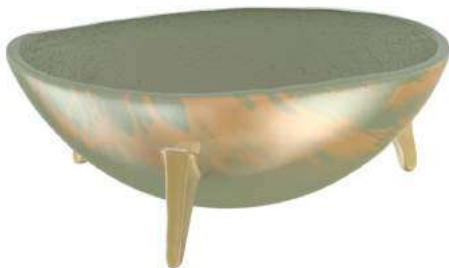

Dimensions: Ext: 39,0x18,0cm, Height: 4,0cm, Ext: 15,4x7,1 inch, Height: 1,6 inch,

Care: Dishwasher Safe (90 C / 200 F)

Features: Chip Resistant

SC-T1-12-NTF0450-WP,

Description: Nut bowl set, wooden nut dish Net full artichoke

Dimensions: Ext: 17,5x11,0cm, Height: 15,0cm, Ext: 6,9x4,3 inch, Height: 5,9 inch, Capacity: 150ml/5,1oz

Care: Wipe Clean Recommended for Metal

Features: Chip Resistant, Metal Super Glued to Glass, Removable glass bowls / plates / shelves