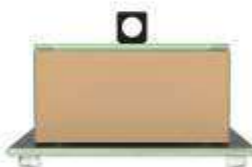

Cover & Tray