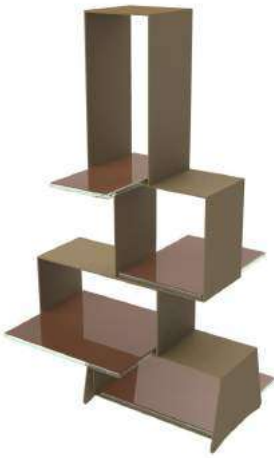

Description: Pedestal cake stand Amorino full light silver

Dimensions: Ext.diam: 24,5cm, Height: 15,0cm, Ext.diam: 9,6 inch, Height: 5,9 inch,

Care: Wipe Clean Recommended for Metal, Hand Wash Recommended for Glass. Do not wash over 60 C / 140 F

Features: With Stand, Metal Super Glued to Glass

S4-00-35-SR0232-A,

Description: Modern bread basket for restaurants Solid color light silver

Dimensions: Ext.diam: 20,5cm, Height: 7,5cm, Ext.diam: 8,1 inch, Height: 3,0 inch, Capacity: 950ml/32,1oz

VIP Amenities *Lux Brown*

F1-08-23-SR026-BR,

Description: 3 tier afternoon tea stand, modern Solid color tobacco brown

Dimensions: Ext: 22,0x19,0cm, Height: 39,5cm, Ext: 8,7x7,5 inch, Height: 15,6 inch,

Care: Hand Wash Recommended for Glass. Do not wash over 60 C / 140 F, Wipe Clean Recommended for Metal

Features: With Handles, Removable glass bowls / plates / shelves, With Stand

F1-08-58-CR026-DW,

Description: Petit four stand tray, wood. Crackled, metallic tobacco brown. Dark brown wood.

Dimensions: Ext.diam: 18,0cm, Height: 12,5cm, Ext.diam: 7,1 inch, Height: 4,9 inch,