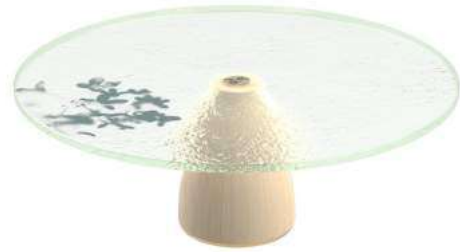

Dimensions: Ext.diam: 39,0cm, Height: 4,0cm, Ext.diam: 15,4 inch,
Height: 1,6 inch,

Care: Wipe Clean Recommended for Metal, Hand Wash Recommended for Glass. Do
not wash over 60 C / 140 F

Features: Chip Resistant

VIP Amenities *Aegean Teal*

S4-F1-57-BT154411-PR,

Description: 3 tier afternoon tea stand Batik pattern teal
Dimensions: Ext: 46,0x17,0cm, Height: 30,0cm, Ext: 18,1x6,7 inch, Height: 11,8 inch,
Care: Dishwasher Safe (90 C / 200 F), Wipe Clean Recommended for Metal
Features: With Stand, Removable glass bowls / plates / shelves

Wood and glass cake stand with removable glass top and brass decorative elements.
 S4-12-02-OS154-WP,

Description: Wood pedestal cake stand, Bell Osmanthus teal
Dimensions: Ext.diam: 33,0cm, Height: 11,5cm, Ext.diam: 13,0 inch, Height: 4,5 inch,
Care: Wipe Clean Recommended for Metal, Hand Wash Recommended for Glass. Do not wash over 60 C / 140 F
Features: Removable glass bowls / plates / shelves