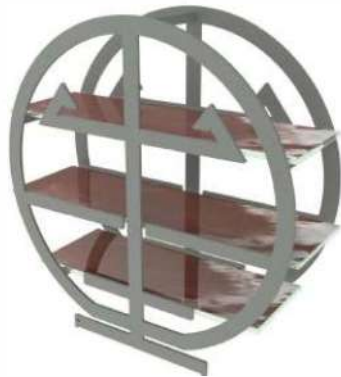

S4-F1-22-BT0380232-GR,

Description: 3 tier afternoon tea stand, China Batik pattern cognac brown

Dimensions: Ext: 33,0x10,2cm, Ext.diam: 30,0cm, Height: 31,0cm,

Care: Dishwasher Safe (90 C / 200 F), Wipe Clean Recommended for Metal

Features: With Stand, Removable glass bowls / plates / shelves