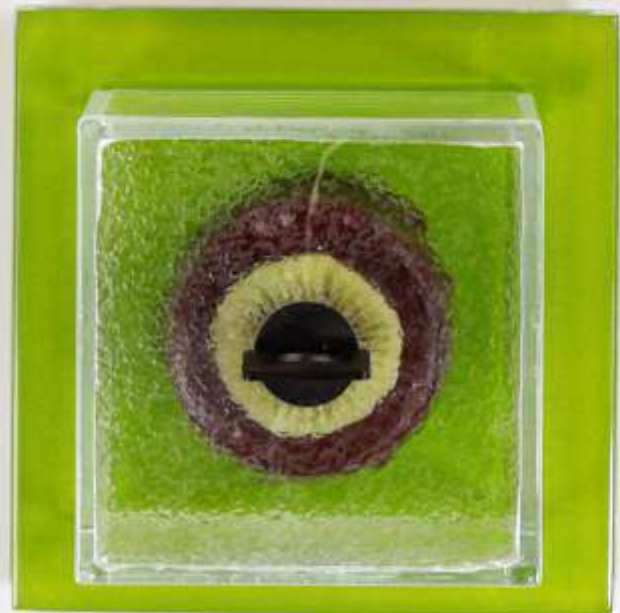

Code: S5-S6-04-SR21, Small Rectangular Bento Dinner Plate, Gold Plated

The Cube Cloche

“Macaroon” Colors for Pastry Display

Colors Evoke Feelings
Colors Tell Stories
Colors are Sweet
Colors have Flavors and Aromas