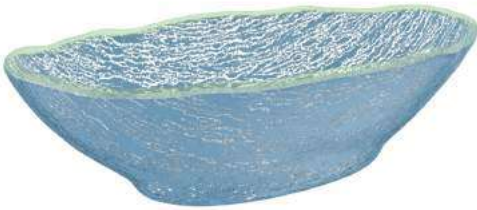

B2-F2-03-CR123,

Description: Boat bowl, boat shaped serving dish. Crackled, niagara blue.

Dimensions: Ext: 21,0x11,2cm, Height: 6,0cm, Ext: 8,3x4,4 inch, Height: 2,4 inch, Capacity: 500ml/16,9oz

Care: Dishwasher Safe (90 C / 200 F)

Features: Stackable, Chip Resistant

www.MyGlassStudio.com

www.The-Glass-co.com

Prices do not include discounts