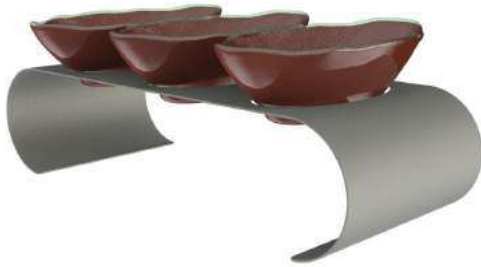

F1-08-41-SR038-GR,

Description: Serving bowl with stand Kang design. Solid color, metallic cognac red. Granite metal.

Dimensions: Ext: 39,0x17,0cm, Height: 10,5cm, Ext: 15,4x6,7 inch, Height: 4,1 inch, Capacity: 1500ml/50,7oz

Care: Dishwasher Safe (90 C / 200 F), Wipe Clean Recommended for Metal
Features: With Stand, Removable glass bowls / plates / shelves