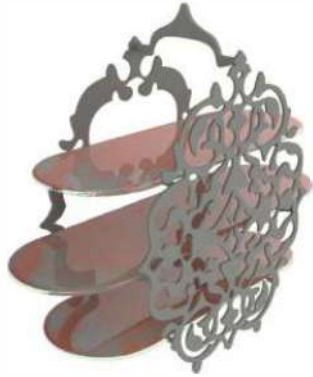

Designed for Jumeirah Zebeel Saray.
S4-FI-51-BT0370231-GR,
Description: 3 tier afternoon tea stand, Arab Batik pattern brown-pink
Dimensions: Ext: 37,5x12,6cm, Height: 29,0cm,
Care: Dishwasher Safe (90 C / 200 F), Wipe Clean Recommended for Metal
Features: With Stand, Removable glass bowls / plates / shelves, With Handles