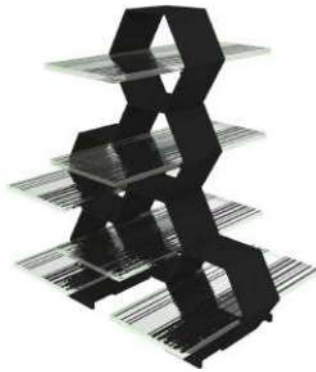

SC-12-04-BC43-BK,

Description: Modern afternoon tea stand, Hexa. Barcode, licorice black. Black metal.

Dimensions: Ext: 23,7x20,0cm, Height: 28,8cm,

Care: Dishwasher Safe (90 C / 200 F), Wipe Clean Recommended for Metal

Features: With Stand, Removable glass bowls / plates / shelves, With Handles