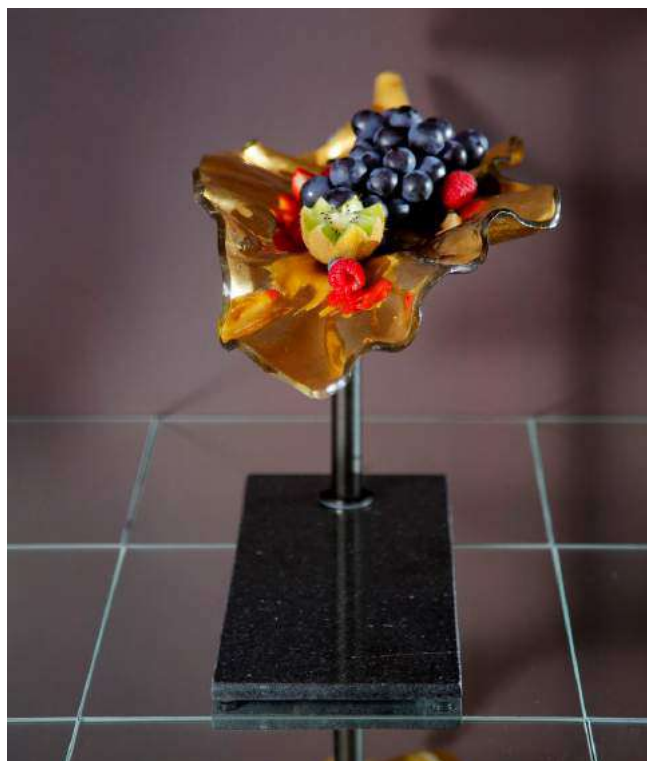

Mark Askew,
Past: Gordon Ramsay's Group Executive Chef
Director at The Ivy Collection

VIP Amenities by MyGlassStudio

S4-00-10-X40 Footed bowl. Hotel amenity footed bowl centerpiece on hand cast metal pedestal with a glass gem at the neck.