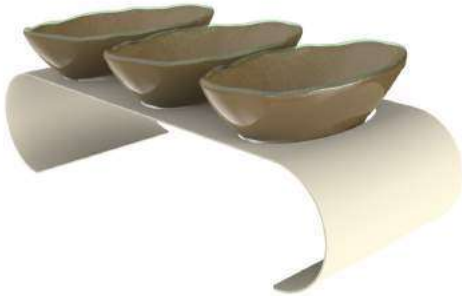

F1-08-41-SR0592-PR,

Description: Serving bowl with stand Kang design. Solid color, kingsport olive gray. Pearl White metal.

Dimensions: Ext: 39,0x17,0cm, Height: 10,5cm, Ext: 15,4x6,7 inch, Height: 4,1 inch, Capacity: 1500ml/50,7oz

Care: Dishwasher Safe (90 C / 200 F), Wipe Clean Recommended for Metal
Features: With Stand, Removable glass bowls / plates / shelves