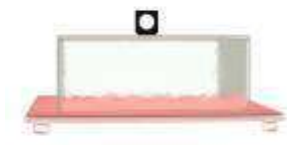

Cover & Tray