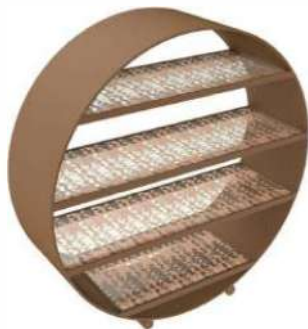

S4-F1-15-DSB0281-BR,

Description: 3 tier afternoon tea stand, Drum. Discoball, metallic cameo rose. Golden brown metal.

Dimensions: Ext: 30,0x10,0cm, Height: 30,0cm,

Care: Dishwasher Safe (90 C / 200 F), Wipe Clean Recommended for Metal

Features: Removable glass bowls / plates / shelves