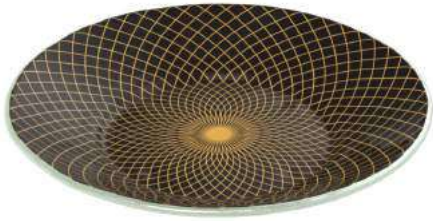

F1-C5-00-NTZ43021,

Description: Wide rim pasta plate, dessert plate. Net double, licorice black.

Dimensions: Ext.diam: 34,0cm, Height: 5,0cm, Ext.diam: 13,4 inch, Height: 2,0 inch, Capacity: 250ml/8,5oz

Care: Dishwasher Safe (90 C / 200 F)

Features: Stackable, Chip Resistant