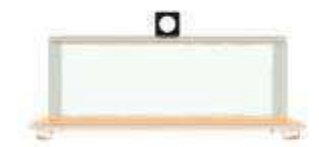

Cover & Tray