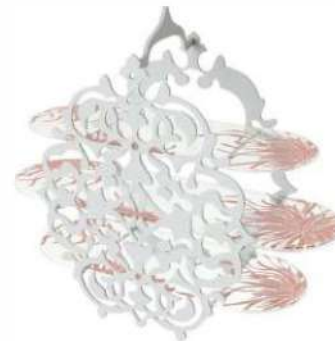

Designed for Jumeirah Zebeel Saray.
S4-F1-51-LFE0370-W,
Description: 3 tier afternoon tea stand, Arab Millefiori dark salmon
Dimensions: Ext: 37,5x12,6cm, Height: 29,0cm,
Care: Dishwasher Safe (90 C / 200 F), Wipe Clean Recommended for Metal
Features: With Stand, Removable glass bowls / plates / shelves, With Handles