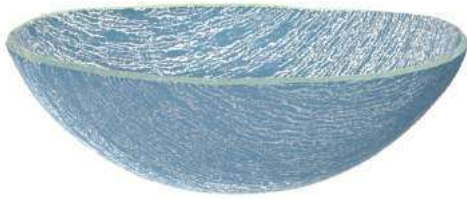

B2-C2-00-CR123,

Description: Buffet serving bowl, salad bowl. Crackled, niagara blue.

Dimensions: Ext.diam: 25,7cm, Height: 8,3cm, Ext.diam: 10,1 inch, Height: 3,3 inch, Capacity: 2150ml/72,7oz

Care: Dishwasher Safe (90 C / 200 F)

Features: Stackable, Chip Resistant