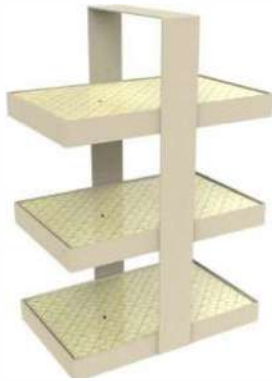

SC-12-03-DMZ04143-SD,

Description: 3 tier afternoon tea stand, Modern Diamonds double champagne
Dimensions: Ext: 29,0x18,4cm, Height: 43,2cm,
Care: Dishwasher Safe (90 C / 200 F), Wipe Clean Recommended for Metal
Features: Removable glass bowls / plates / shelves