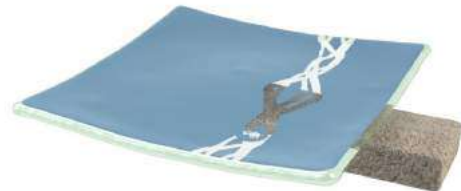

Designed for "Park Hyatt Beijing".

S4-S3-16-BWF123-ST,

Description: Small footed bowl raised on stone. Bow stripe ribbons full, niagara blue. Sand stone.

Dimensions: Ext: 18,0x18,0cm, Height: 4,0cm, Ext: 7,1x7,1 inch, Height: 1,6 inch,

Care: Hand Wash Recommended for Glass. Do not wash over 60 C / 140 F

Features: Removable glass bowls / plates / shelves, Chip Resistant

www.MyGlassStudio.com

www.The-Glass-co.com

Prices do not include discounts